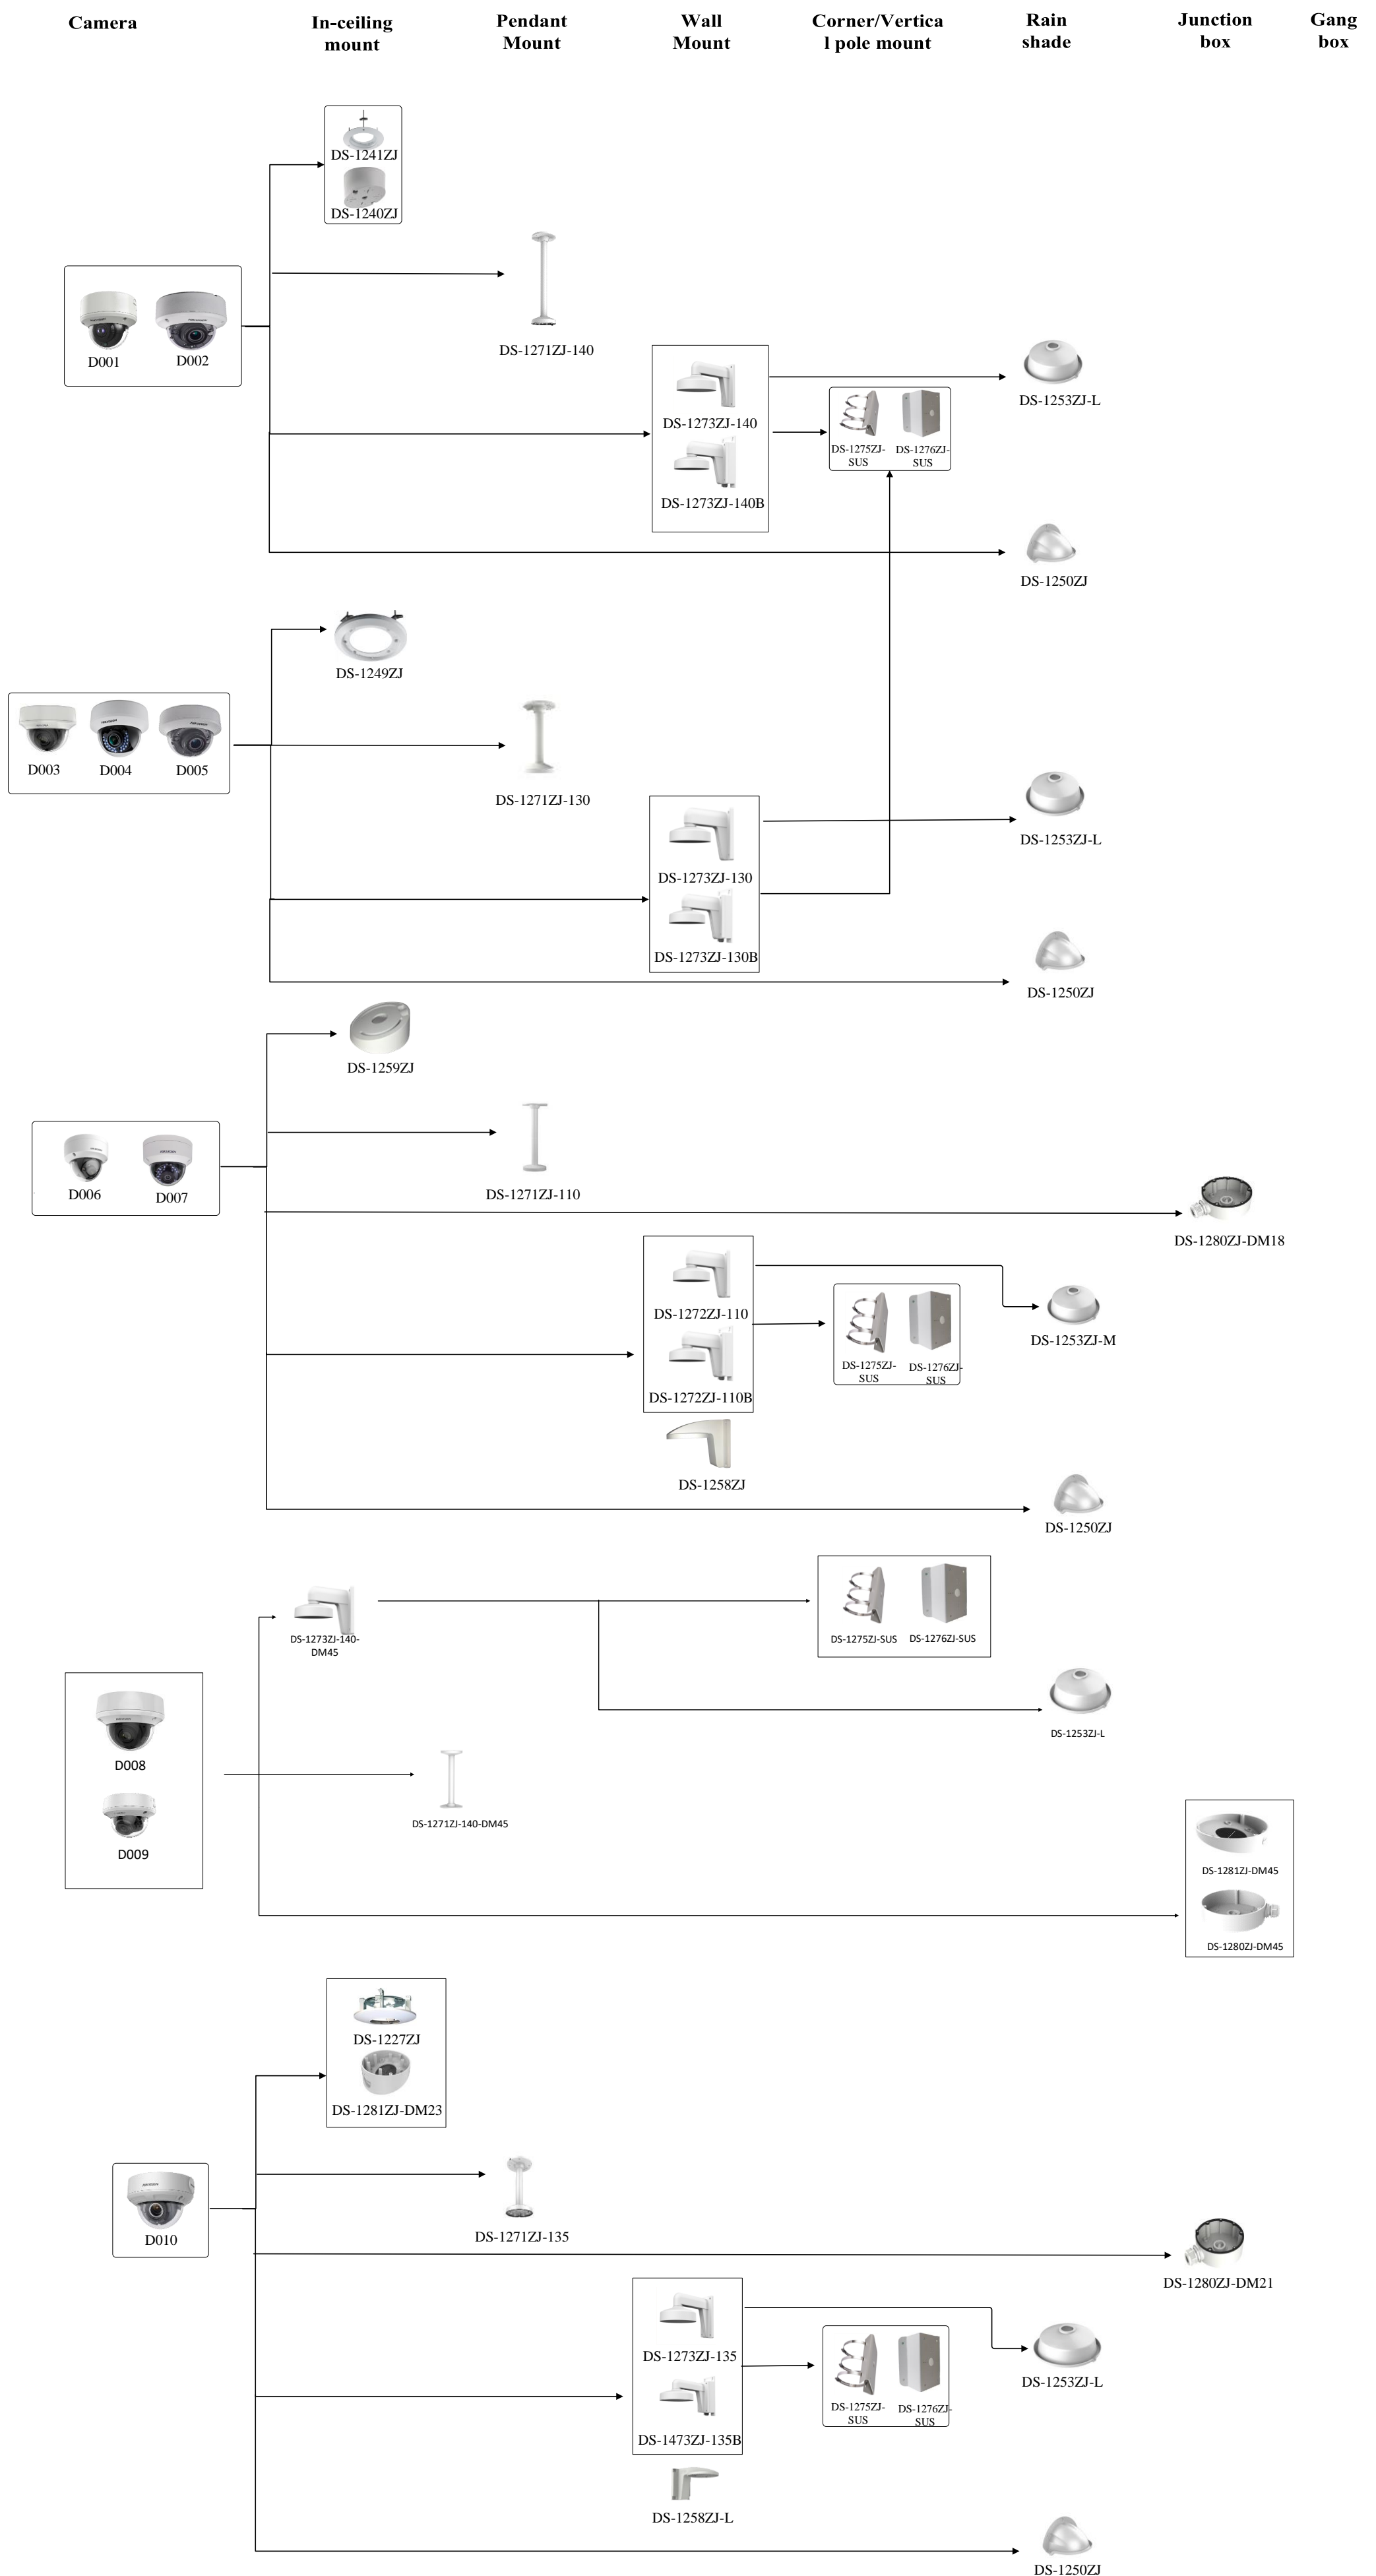

Camera      Pendant Mount      Indoor housing      Outdoor housing      Horizontal pole mount      column mount      Garden joint      Wall Mount      Junction Box      Corner mount      Vertical pole mount

| No.  | Shape   | Analog Camera (Dome Camera)  | No.  | Shape  | Analog Camera (Dome Camera)  |
|------|---|--|------|--|--|
| D001 |    | DS-2CE59U7T-(A) VPIT3ZF<br>DS-2CE59H8T-(A) VPIT3ZF<br>DS-2CE59U1T-(A) VPIT3ZF<br>DS-2CE56D8T-(A) VPIT3Z (F) / (E)  | D008 |   | DS-2CE5AU1T-(A) VPIT3ZF<br>DS-2CE5AU7T-(A) VPIT3ZF<br>DS-2CE5AD8T-(A) VPIT3Z (F) / (E)               |
| D002 |    | DS-2CC52D9T-AVPIT3ZE<br>DS-2CE56H0T-(A) VPIT3Z (F) / (E)<br>DS-2CE59U8T-(A) VPIT3Z   | D009 |   | DS-2CE5AH0T-(A) VPIT3ZF<br>DS-2CE5AH0T-VPIT3ZE<br>DS-2CE5AD3T-(A) VPIT3ZF<br>DS-2CE5AH8T-(A) VPIT3ZF |
| D003 |    | DS-2CE56H8T-(A) ITZF<br>DS-2CE56U1T-(A) ITZF<br>DS-2CE56D8T-(A) ITZF<br>DS-2CE56D8T-ITZE   | D010 |   | DS-2CE5AD0T-VPIT3F<br>DS-2CE5AD8T-VPIT3Z   |
| D004 |    | DS-2CE56D0T-VFIR (F) / (E)   | D011 |   | DS-2CS54A1P(N)-IRS<br>DS-2CE56D8T-IRS  |
| D005 |    | DS-2CC52D9T-AITZE<br>DS-2CE56H5T-(A) ITZ (E)<br>DS-2CE56H0T-(A) ITZF<br>DS-2CE56H0T-ITZE<br>DS-2CE56D8T-(A) ITZ  | D012 |   | DS-2CC52C7T-VPiR   |
| D006 |  | DS-2CE56D8T-VPIT (F) / (E)<br>DS-2CE56H0T-VPIT (F) / (E)<br>DS-2CE57U8T-VPIT<br>DS-2CE57D3T-VPITF<br>DS-2CE57H8T-VPITF<br>DS-2CE57U1T-VPITF<br>DS-2CE57U7T-VPITF | D013 |  | DS-2CC52H1T-FITS   |
| D007 |  | DS-2CE56C0T-VPiR   |      |  |  |