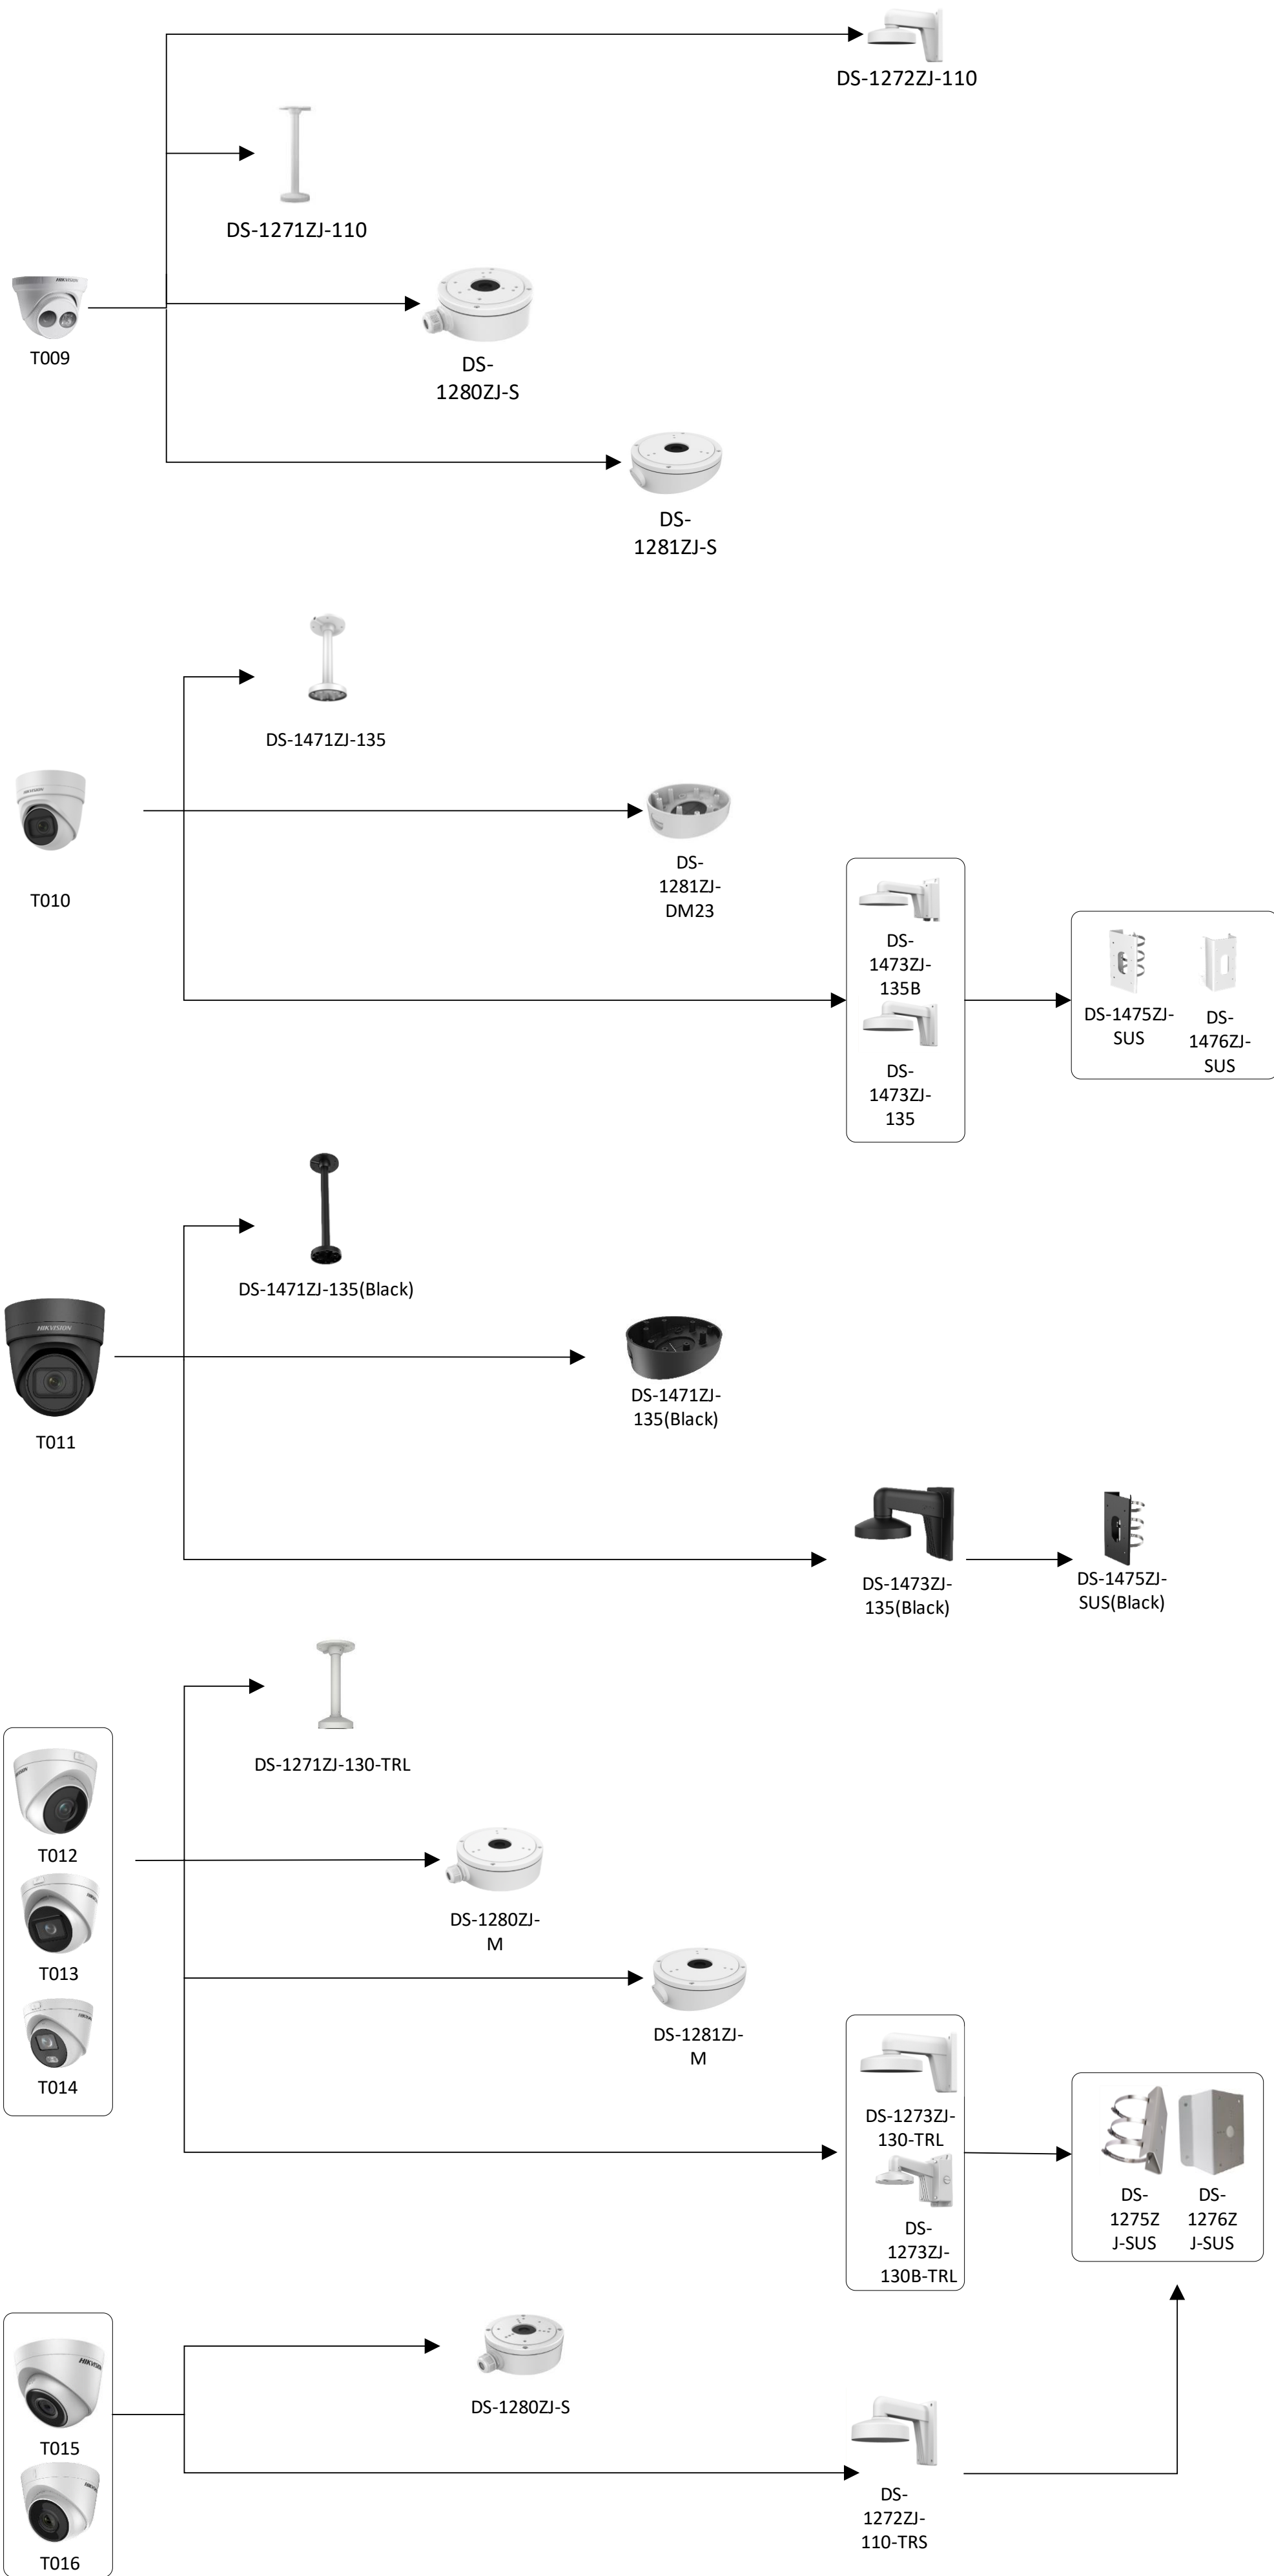

Camera      Pendant Mount      Indoor housing      Outdoor housing      Horizontal pole mount      column mount      Garden joint      Wall Mount      Junction Box      Corner mount      Vertical pole mount

| No.  | Shape   | Analog Camera (Dome Camera)  | No.  | Shape  | Analog Camera (Dome Camera)  |
|------|---|--|------|--|--|
| D001 |    | DS-2CE59U7T-(A) VPIT3ZF<br>DS-2CE59H8T-(A) VPIT3ZF<br>DS-2CE59U1T-(A) VPIT3ZF<br>DS-2CE56D8T-(A) VPIT3Z (F) / (E)  | D008 |   | DS-2CE5AU1T-(A) VPIT3ZF<br>DS-2CE5AU7T-(A) VPIT3ZF<br>DS-2CE5AD8T-(A) VPIT3Z (F) / (E)               |
| D002 |    | DS-2CC52D9T-AVPIT3ZE<br>DS-2CE56H0T-(A) VPIT3Z (F) / (E)<br>DS-2CE59U8T-(A) VPIT3Z   | D009 |   | DS-2CE5AH0T-(A) VPIT3ZF<br>DS-2CE5AH0T-VPIT3ZE<br>DS-2CE5AD3T-(A) VPIT3ZF<br>DS-2CE5AH8T-(A) VPIT3ZF |
| D003 |    | DS-2CE56H8T-(A) ITZF<br>DS-2CE56U1T-(A) ITZF<br>DS-2CE56D8T-(A) ITZF<br>DS-2CE56D8T-ITZE   | D010 |   | DS-2CE5AD0T-VPIT3F<br>DS-2CE5AD8T-VPIT3Z   |
| D004 |    | DS-2CE56D0T-VFIR (F) / (E)   | D011 |   | DS-2CS54A1P(N)-IRS<br>DS-2CE56D8T-IRS  |
| D005 |    | DS-2CC52D9T-AITZE<br>DS-2CE56H5T-(A) ITZ (E)<br>DS-2CE56H0T-(A) ITZF<br>DS-2CE56H0T-ITZE<br>DS-2CE56D8T-(A) ITZ  | D012 |   | DS-2CC52C7T-VPiR   |
| D006 |  | DS-2CE56D8T-VPIT (F) / (E)<br>DS-2CE56H0T-VPIT (F) / (E)<br>DS-2CE57U8T-VPIT<br>DS-2CE57D3T-VPITF<br>DS-2CE57H8T-VPITF<br>DS-2CE57U1T-VPITF<br>DS-2CE57U7T-VPITF | D013 |  | DS-2CC52H1T-FITS   |
| D007 |  | DS-2CE56C0T-VPiR   |      |  |  |